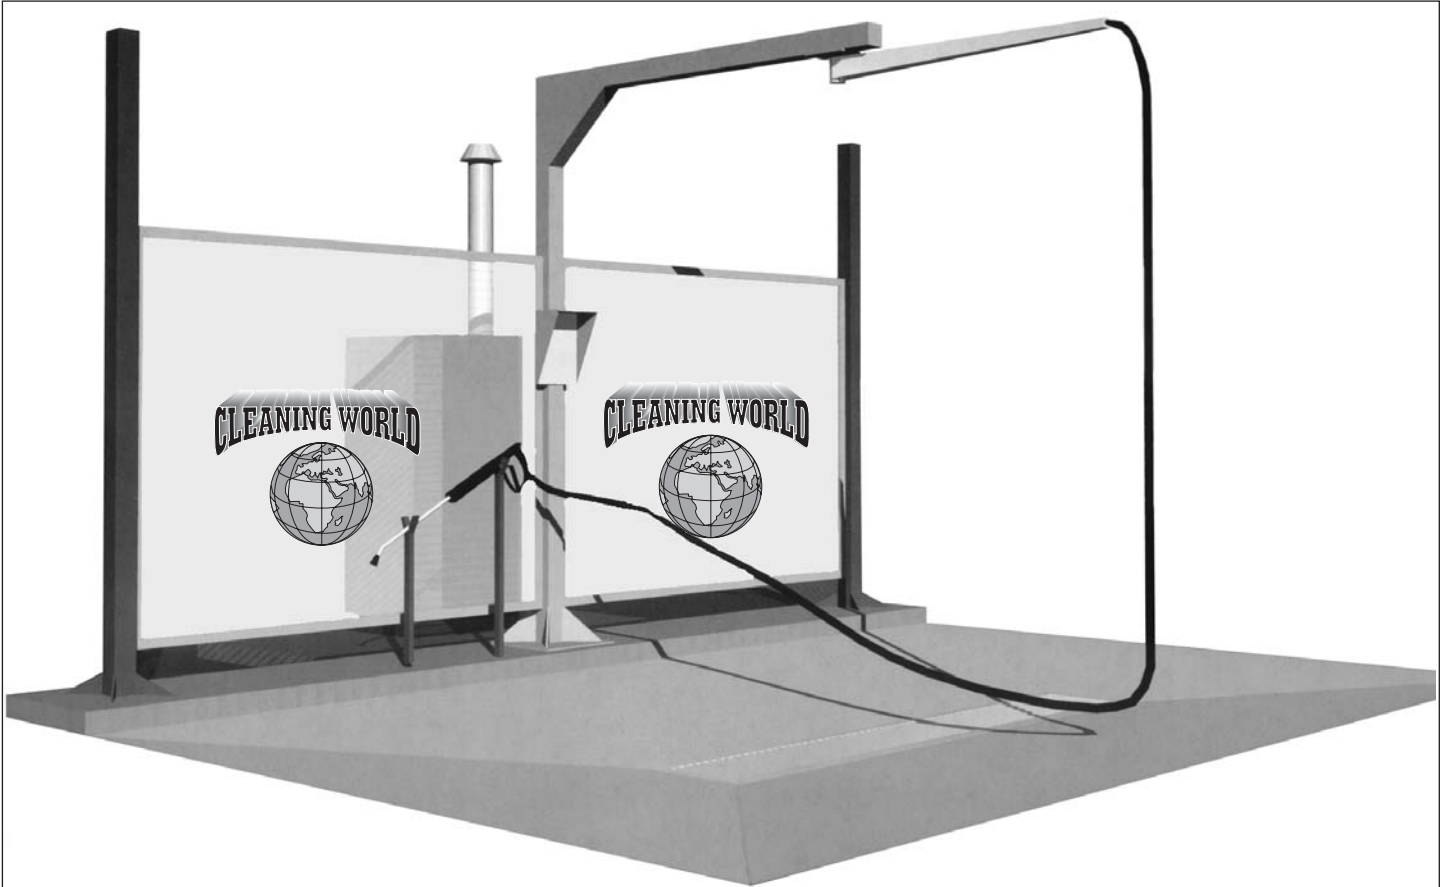

VEHICLE WASH

We can design and install a custom Vehicle Wash to any individuals specifications. The wash system can be manual or token operated and multiple wash and vacuum points are available. The systems are available with both Hot and / or Cold water and Hot Wax. The flexibility of the system enables these units to adapt to any kind of customers request and can always be modified later.

STAINLESS STEEL ROTATING BOOM

**HIGH PRESSURE CABINET WASHER
MADE TO CLIENT SPECIFICATION**

DRYERS - 3 PHASE - 1 PHASE