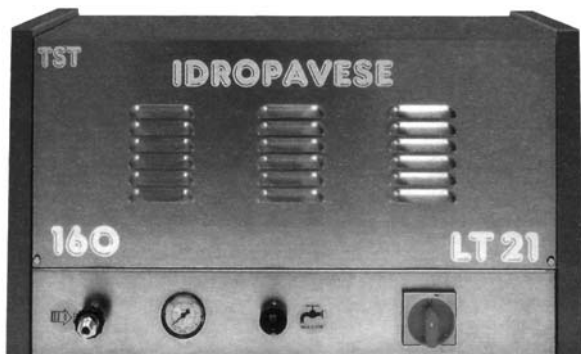

VEHICLE WASH

We can design and install a custom Vehicle Wash to any individuals specifications. The wash system can be manual or token operated and multiple wash and vacuum points are available. The systems are available with both Hot and / or Cold water and Hot Wax. The flexibility of the system enables these units to adapt to any kind of customers request and can always be modified later.

STAINLESS STEEL ROTATING BOOM

**HIGH PRESSURE CABINET WASHER
MADE TO CLIENT SPECIFICATION**

DRYERS - 3 PHASE - 1 PHASE